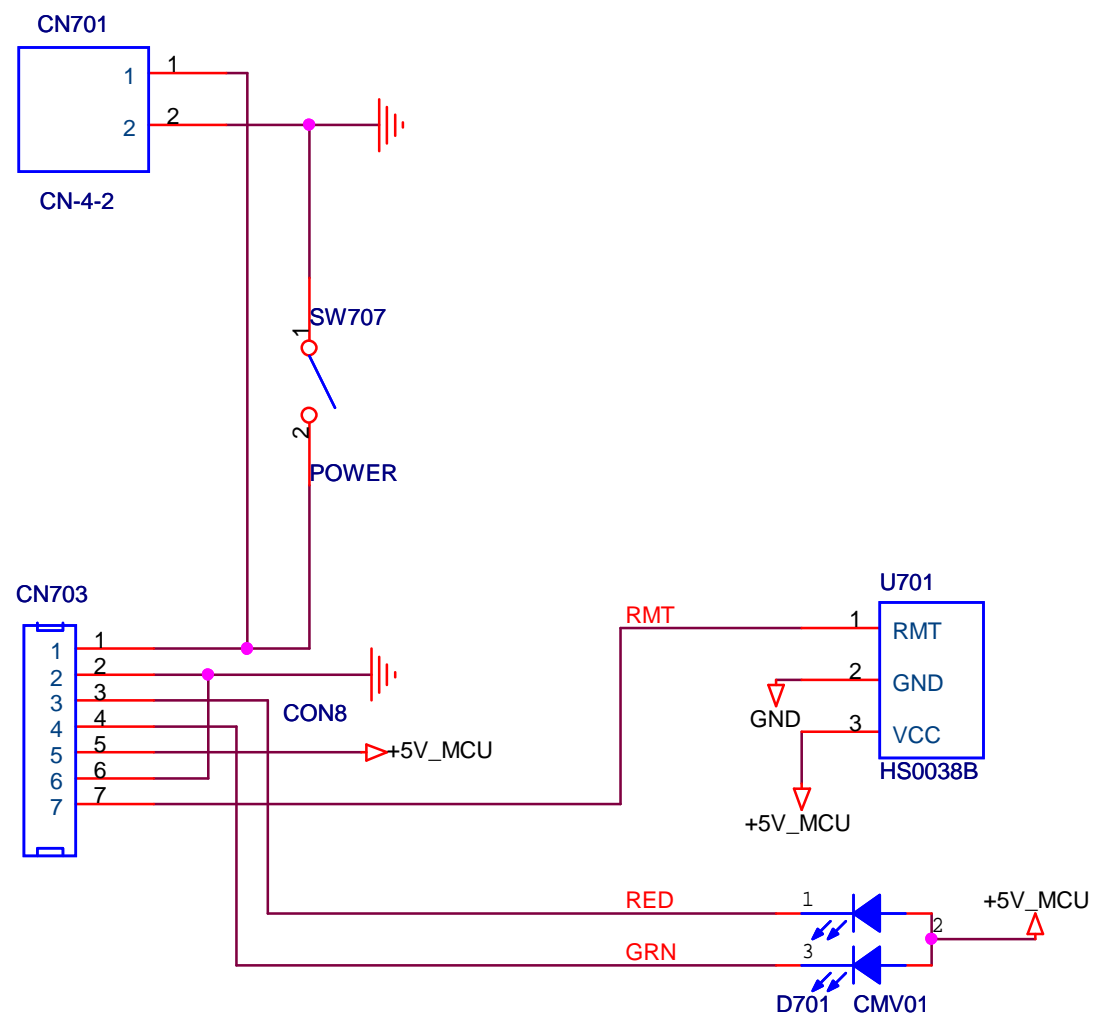

Title		
4-SCALER		
Size	Document Number	Rev
C	MT1518TL	a
Date:	Wednesday, November 09, 2005	Sheet 4 of 9

Title		5.PANEL	Rev
Size	Document Number	<Doc>	<Rev Code>
C	Date:	Wednesday, October 26, 2005	Sheet 5 of 9

Title			6.INTERFACE
Size	Document Number	Rev	
C	MT1518TL	a	
Date:	Friday, October 21, 2005	Sheet	6 of 9

Title		
7.RMT_KEY		
Size	Document Number	Rev
A4	<Doc>	<RevCode>
Date:	Friday, October 21, 2005	Sheet 7 of 9