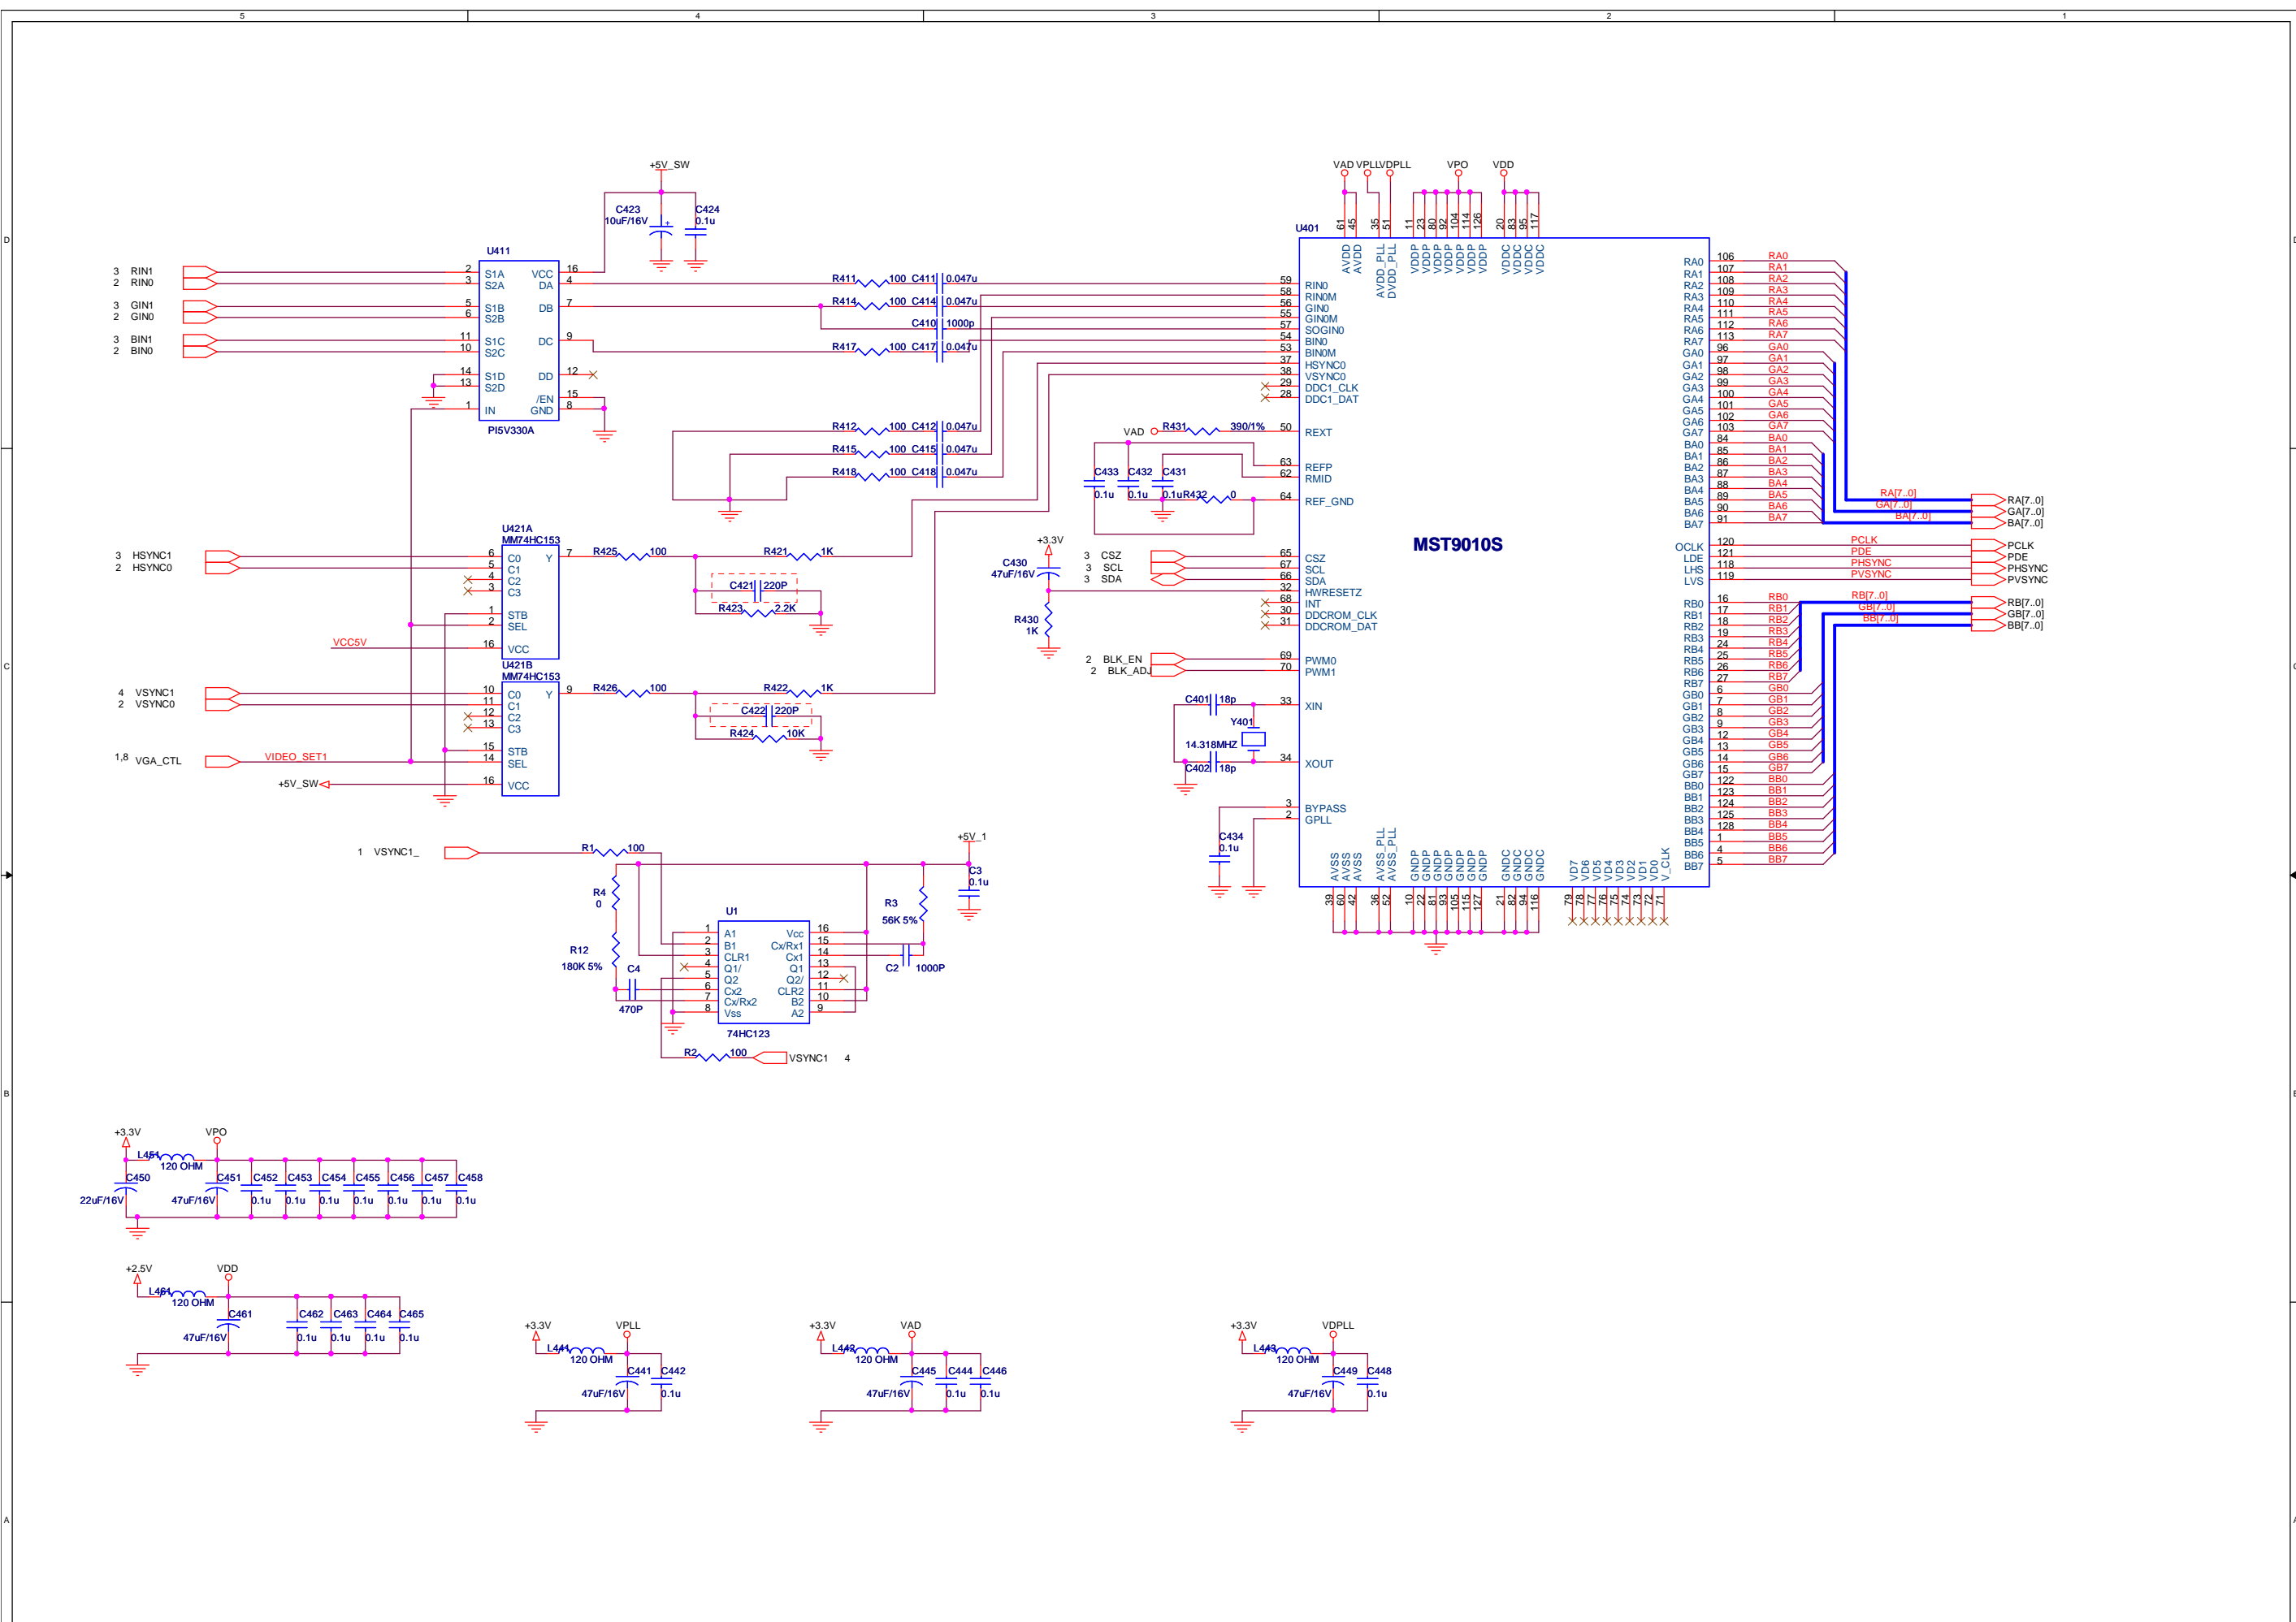

SURE!!!

Title		
2.TUNER		
Size	Document Number	Rev
B	<Doc>	<RevCod
Date:	Friday, October 21, 2005	Sheet 2 of 9

Title		
3.AUDIO		
Size	Document Number	Rev
B	MT2018TL	a
Date:	Friday, October 21, 2005	Sheet 3 of 9

Title		
4-SCALER		
Size	Document Number	Rev
C	MT1518TL	a
Date:	Wednesday, November 09, 2005	Sheet 4 of 9

Title		5.PANEL	Rev
Size	Document Number	<Doc>	<Rev Code>
C	Date:	Wednesday, October 26, 2005	Sheet 5 of 9

Title			6.INTERFACE
Size	Document Number	Rev	
C	MT1518TL	a	
Date:	Friday, October 21, 2005	Sheet	6 of 9

Title		
7.RMT_KEY		
Size	Document Number	Rev
A4	<Doc>	<RevCode>
Date:	Friday, October 21, 2005	Sheet 7 of 9

SURE111

Title		
8.NIC_AM		
Size	Document Number	Rev
C	<Doc>	<Rev Code>
Date:	Friday, October 21, 2005	Sheet 8 of 9

SURE!!!

Title		
9.POWER		
Size	Document Number	Rev
C	MT1518TL	a
Date:	Friday, October 21, 2005	Sheet 9 of 9