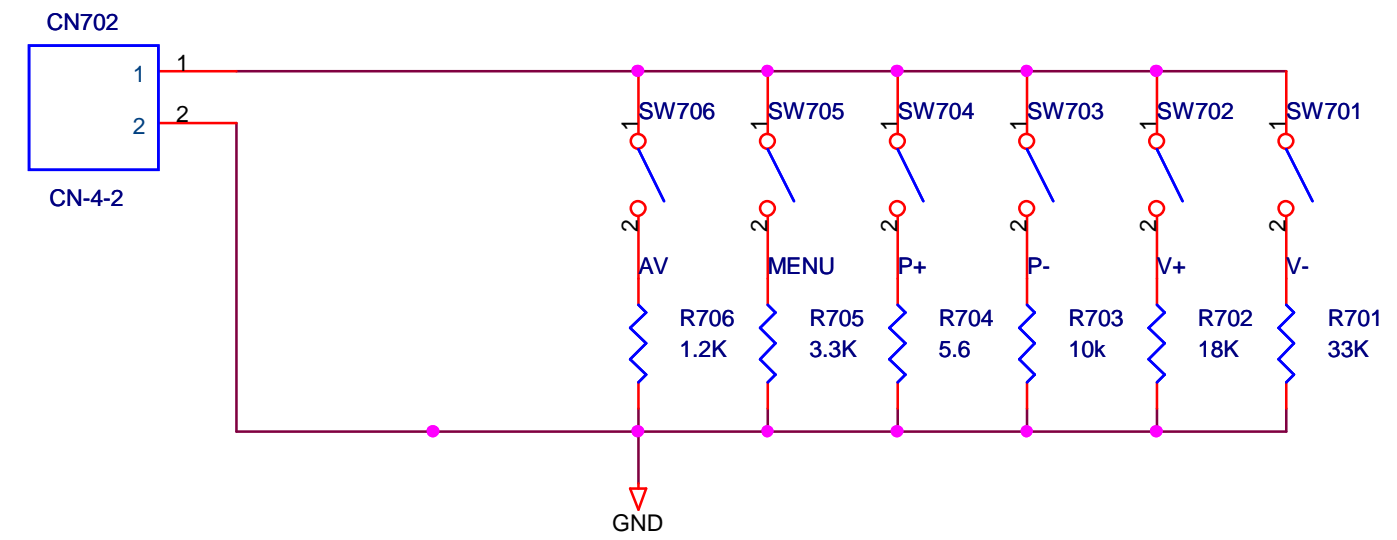

Title		
4-SCALER		
Size	Document Number	Rev
C	MT1518TL	a
Date:	Wednesday, November 09, 2005	Sheet 4 of 9

Title		5.PANEL	Rev
Size	Document Number	<Doc>	<Rev Code>
C	Date:	Wednesday, October 26, 2005	Sheet 5 of 9

Title			6.INTERFACE
Size	Document Number	Rev	
C	MT1518TL	a	
Date:	Friday, October 21, 2005	Sheet	6 of 9

Title		
7.RMT_KEY		
Size	Document Number	Rev
A4	<Doc>	<RevCode>
Date:	Friday, October 21, 2005	Sheet 7 of 9