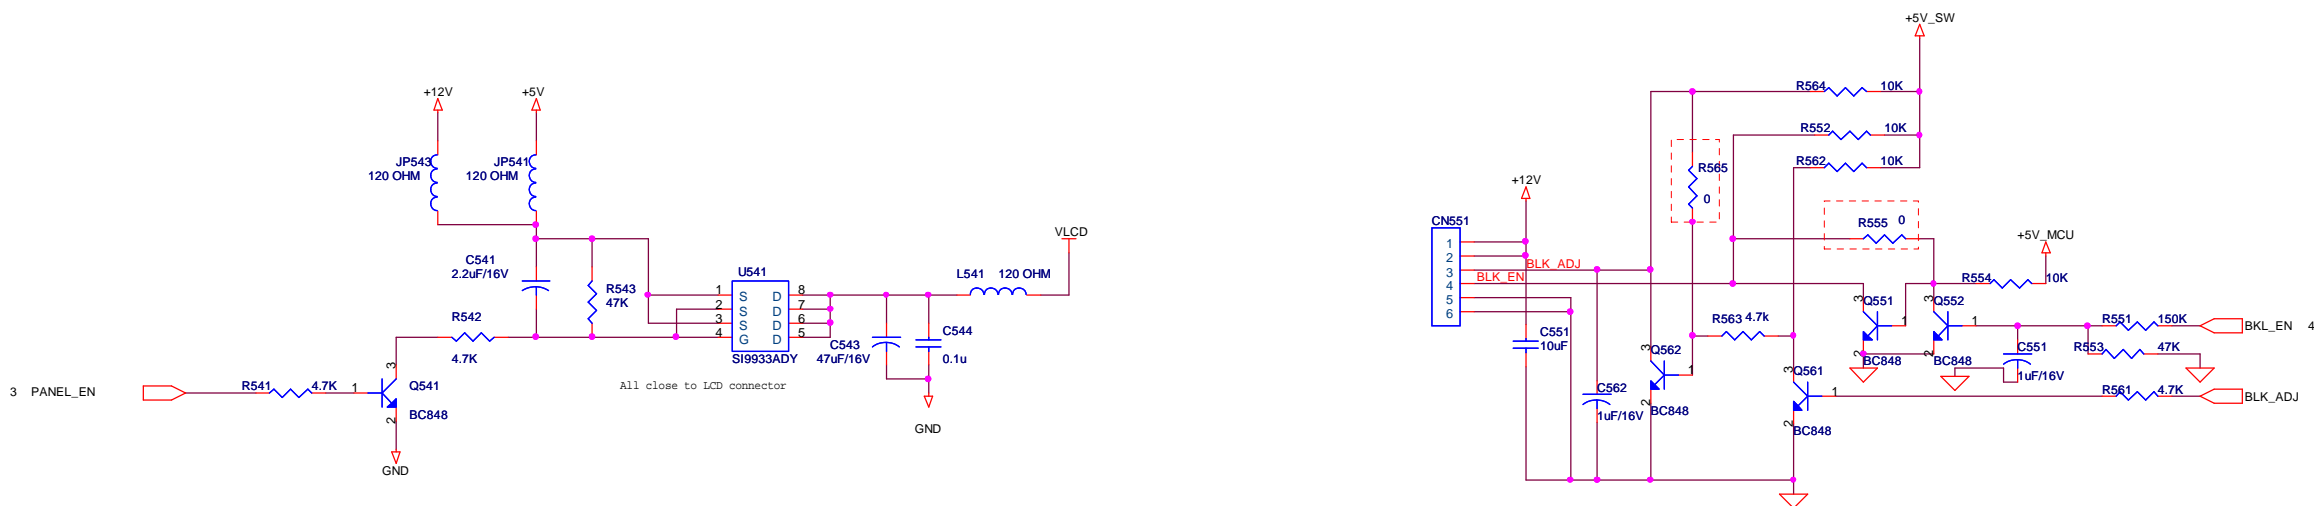

SURE!!!

Title		
2.TUNER		
Size	Document Number	Rev
B	<Doc>	<RevCod
Date:	Friday, October 21, 2005	Sheet 2 of 9

Title		
3.AUDIO		
Size	Document Number	Rev
B	MT2018TL	a
Date:	Friday, October 21, 2005	Sheet 3 of 9

Title		
4-SCALER		
Size	Document Number	Rev
C	MT1518TL	a
Date:	Wednesday, November 09, 2005	Sheet 4 of 9

Title		5.PANEL	Rev
Size	Document Number	<Doc>	<Rev Code>
C	Date:	Wednesday, October 26, 2005	Sheet 5 of 9

Title			6.INTERFACE
Size	Document Number	Rev	
C	MT1518TL	a	
Date:	Friday, October 21, 2005	Sheet	6 of 9

Title		
7.RMT_KEY		
Size	Document Number	Rev
A4	<Doc>	<RevCode>
Date:	Friday, October 21, 2005	Sheet 7 of 9