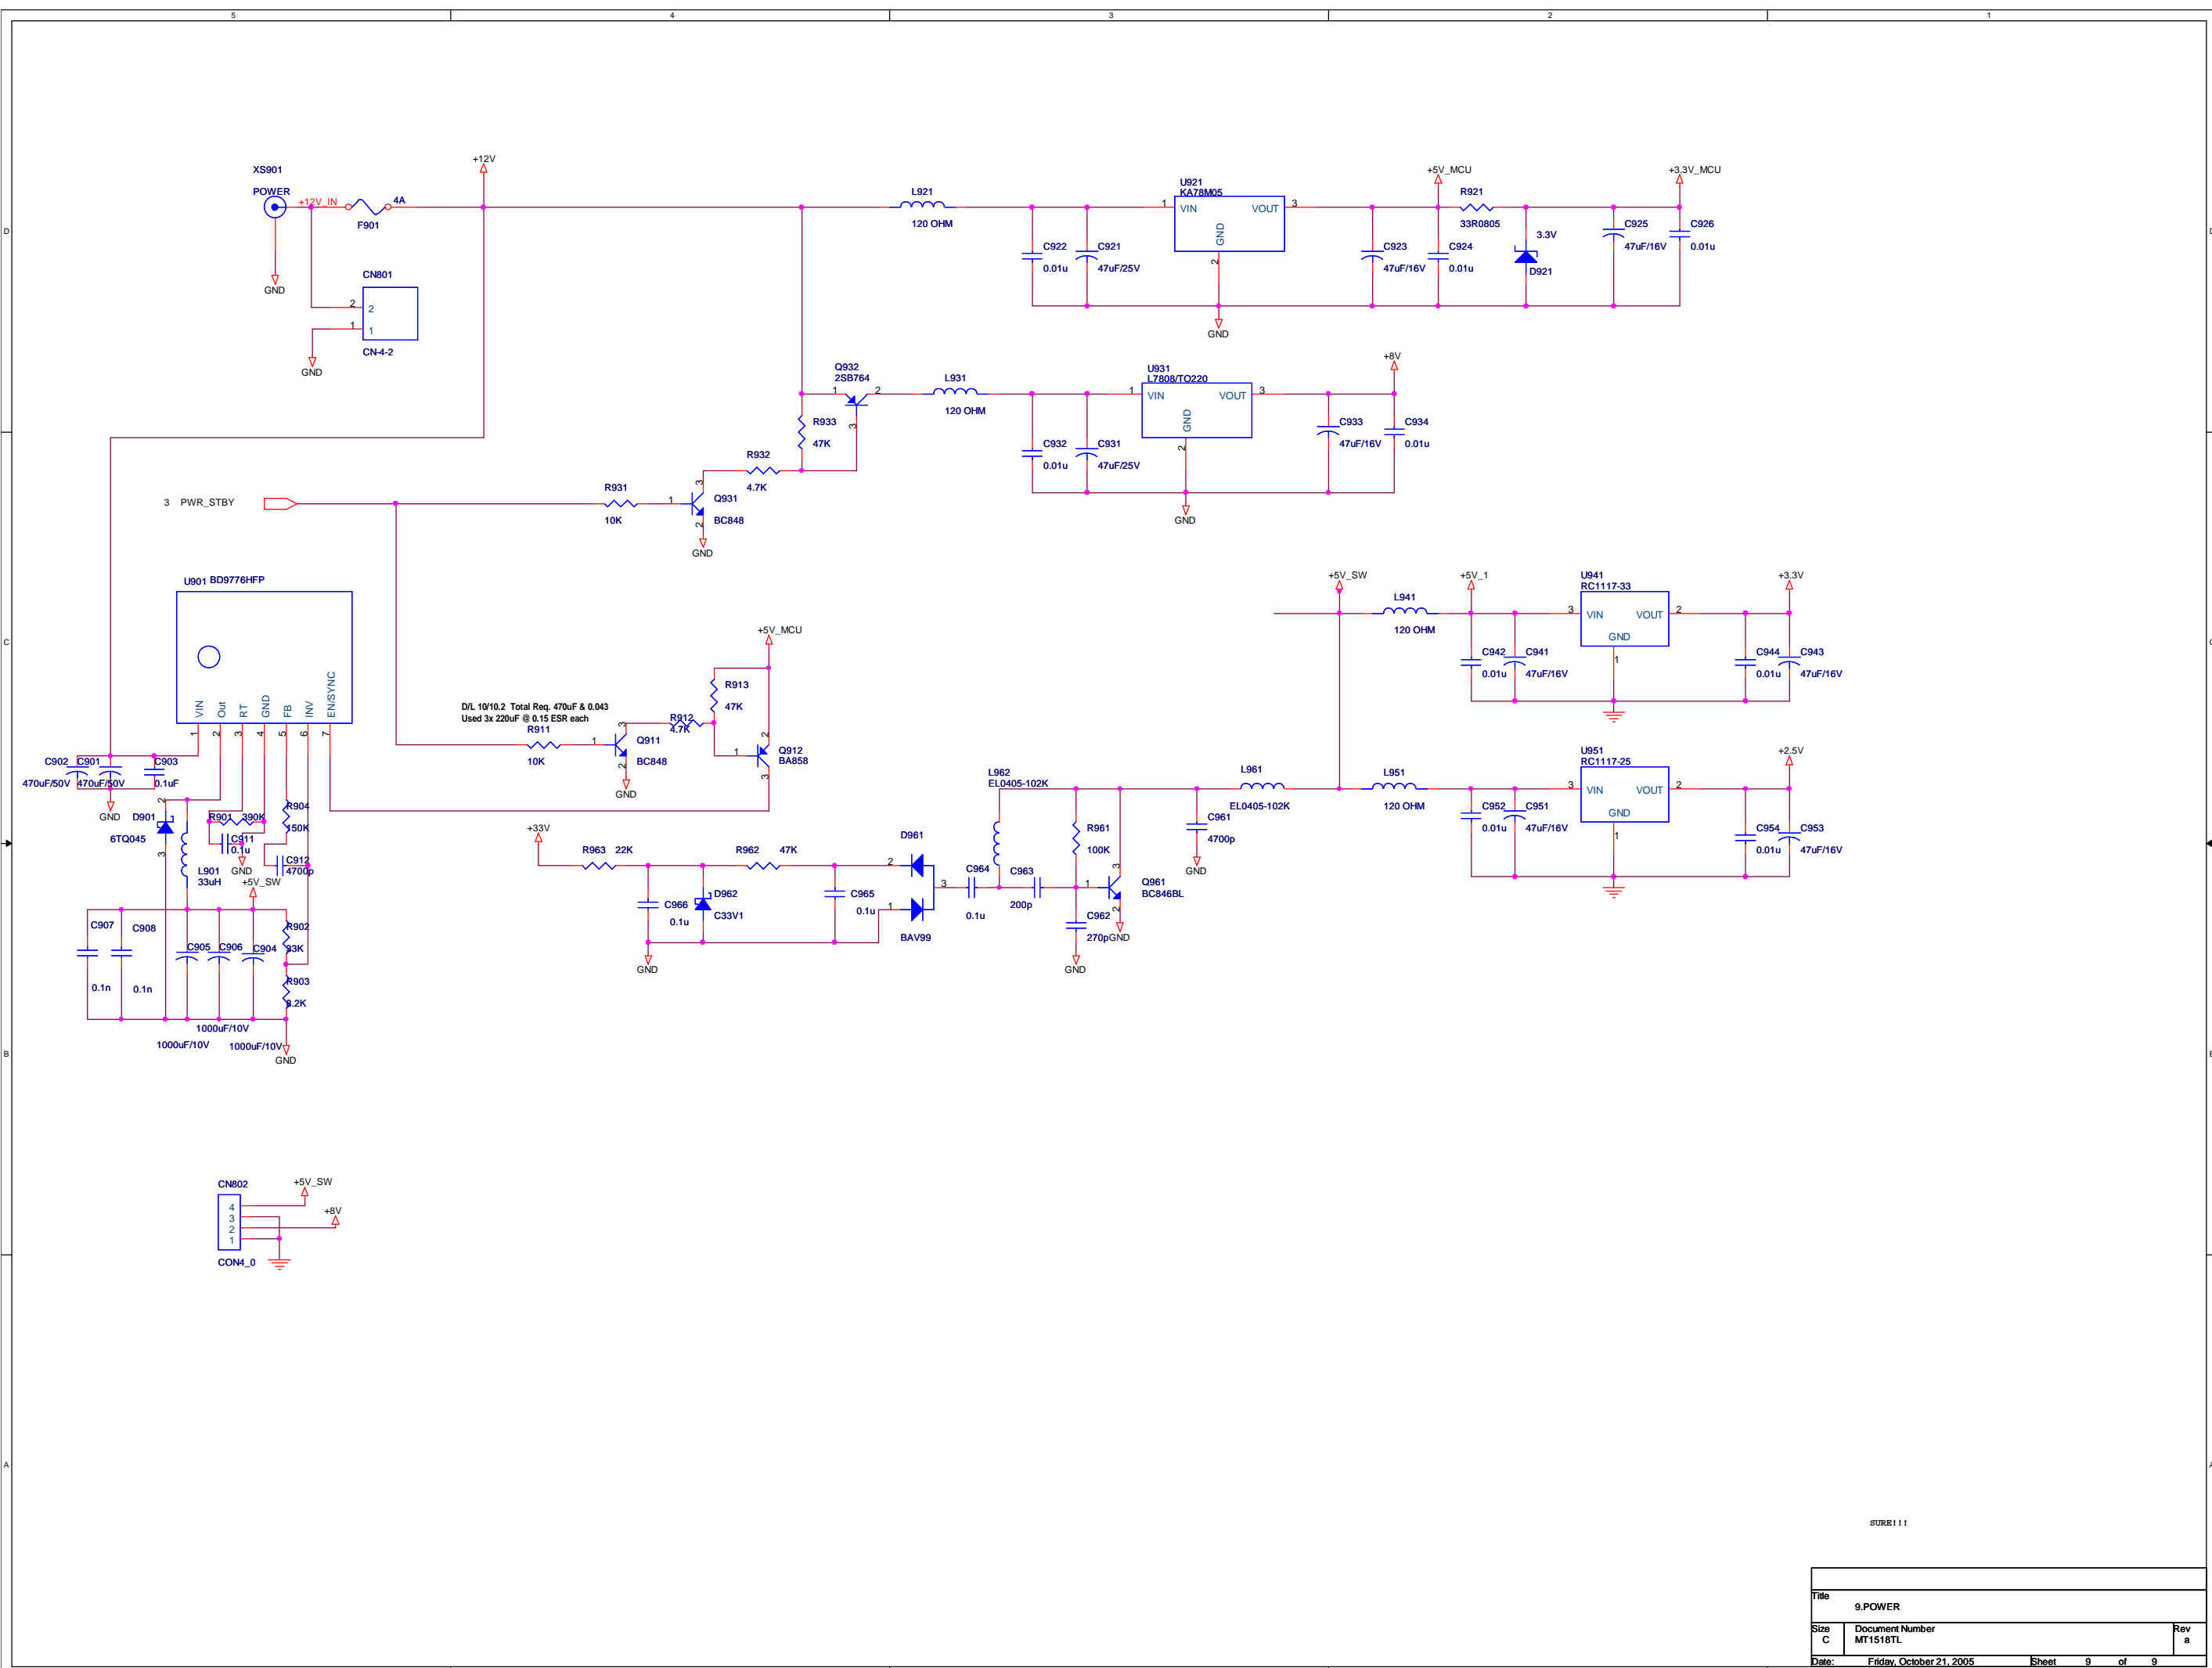

SURE!!!

Title		
9.POWER		
Size	Document Number	Rev
C	MT1518TL	a
Date:	Friday, October 21, 2005	Sheet 9 of 9