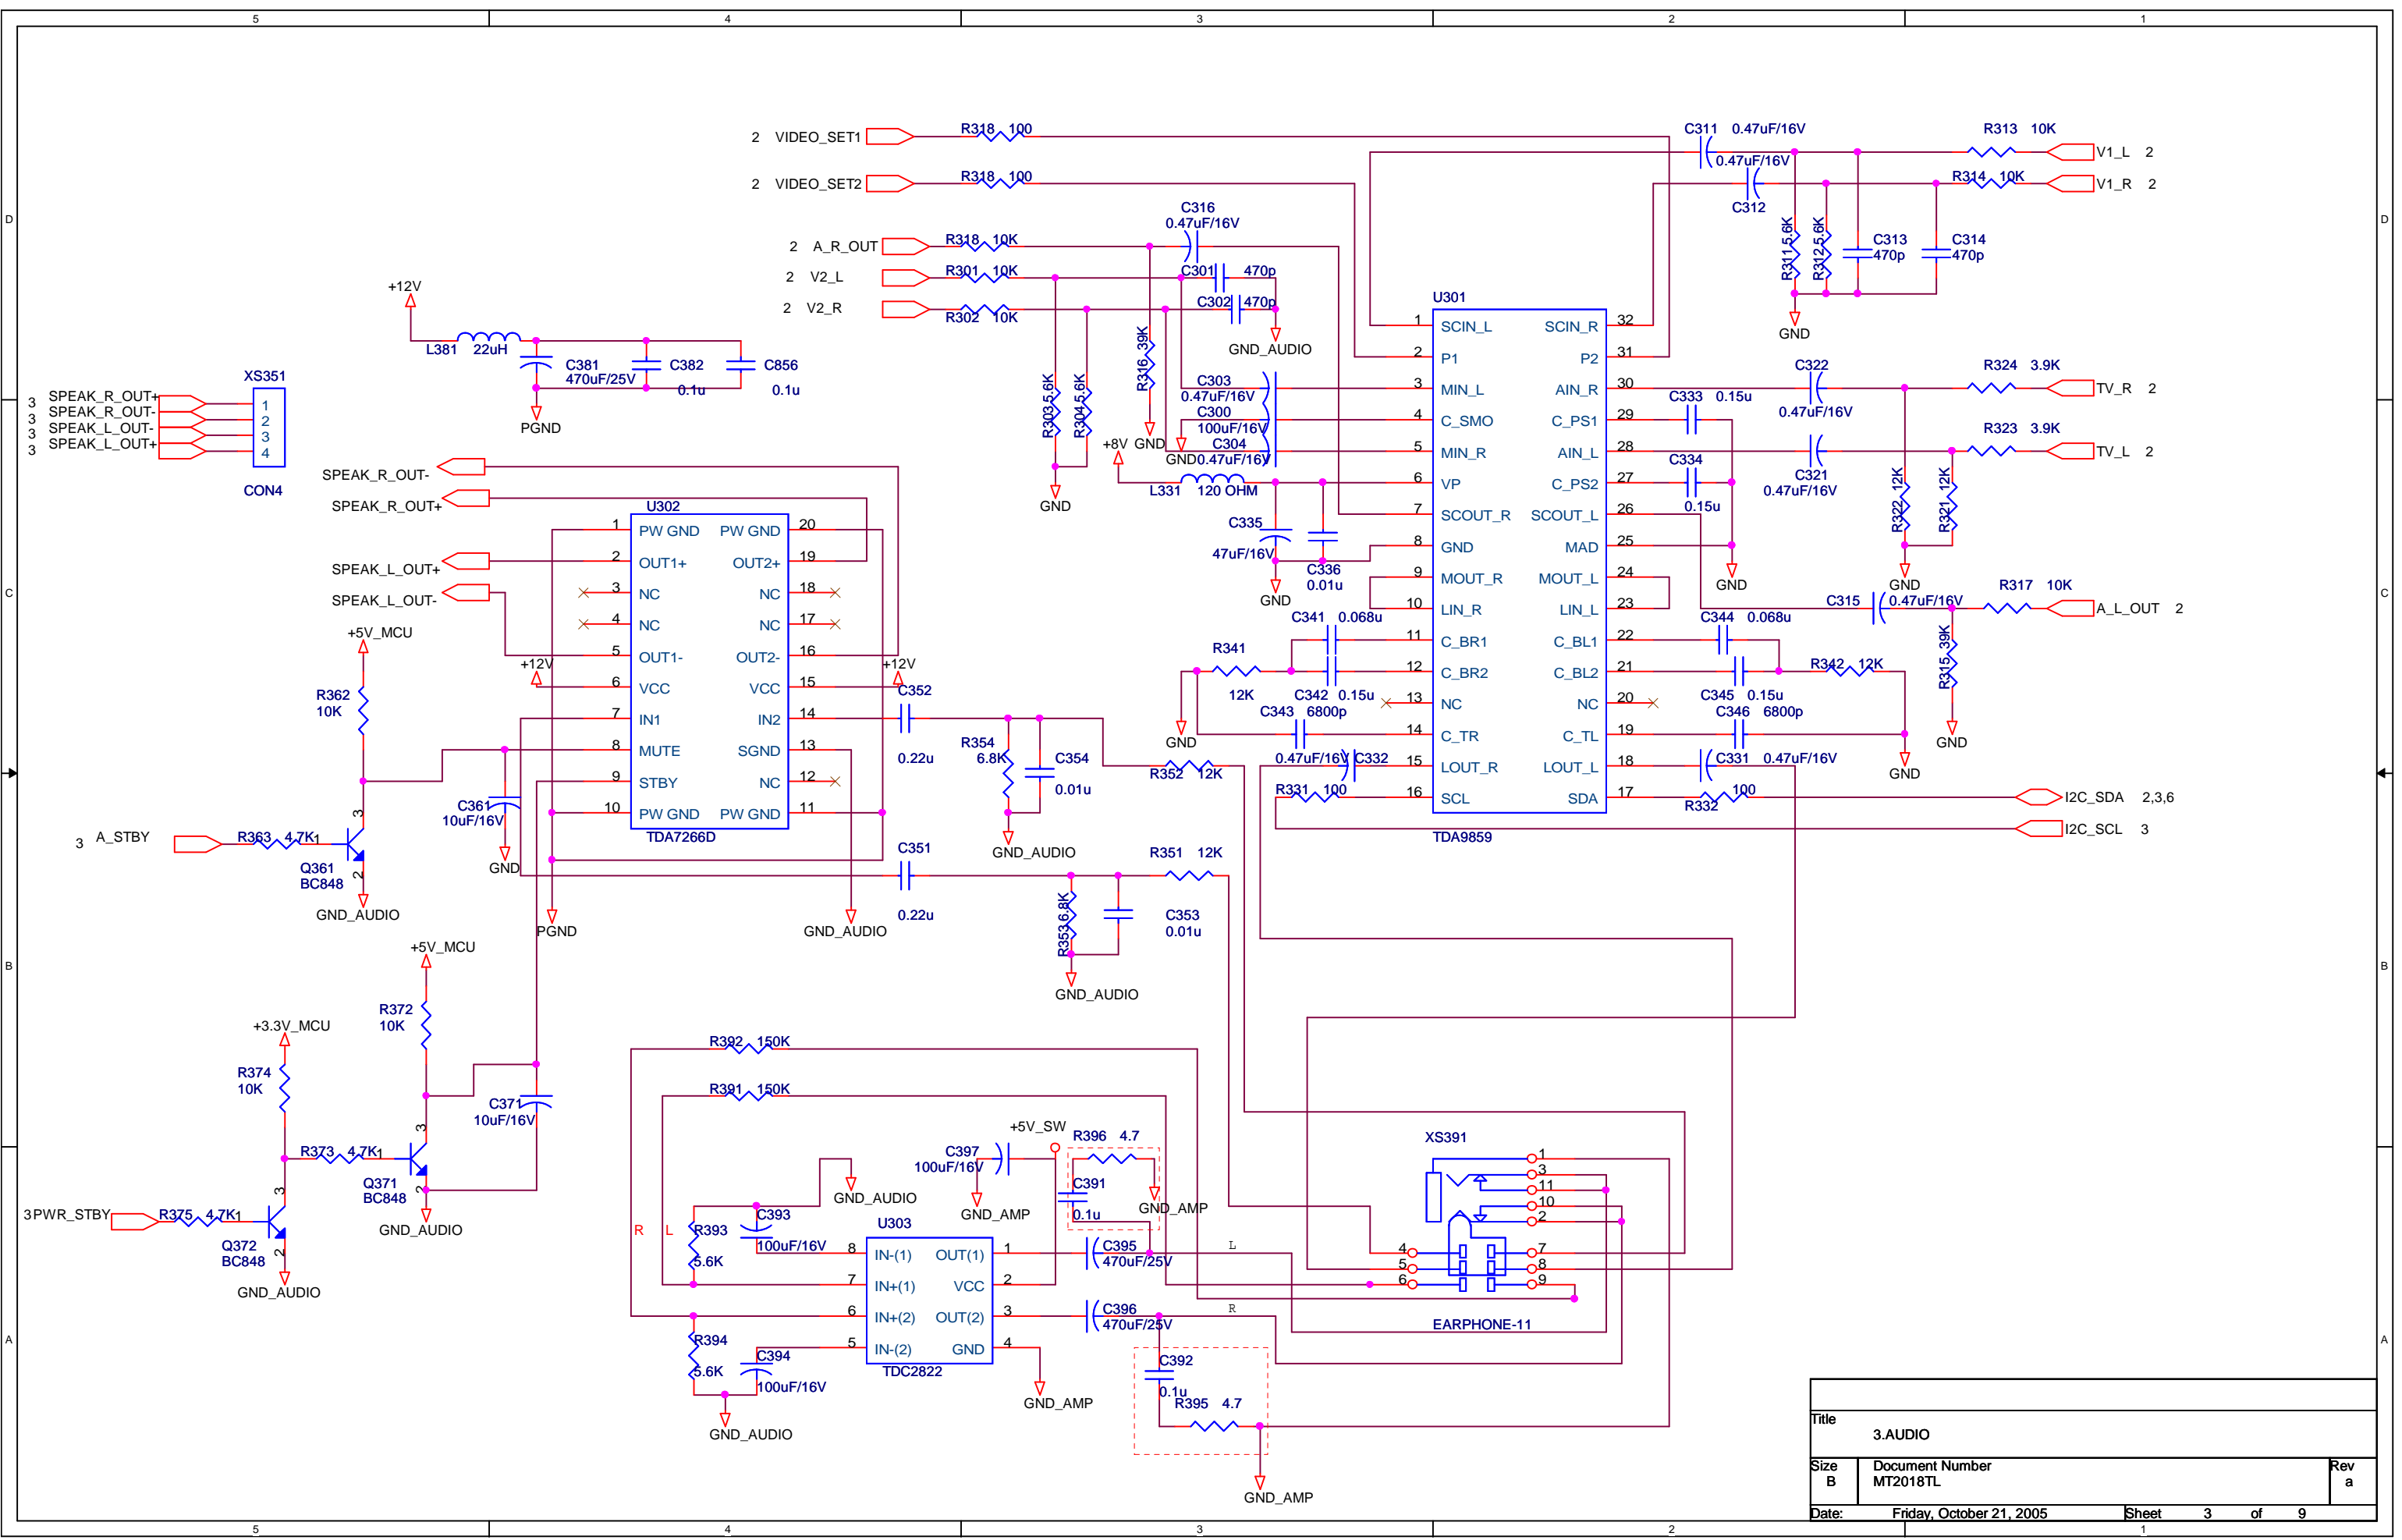

SURE!!!

Title		
2.TUNER		
Size	Document Number	Rev
B	<Doc>	<RevCod
Date:	Friday, October 21, 2005	Sheet 2 of 9

Title		
3.AUDIO		
Size	Document Number	Rev
B	MT2018TL	a
Date:	Friday, October 21, 2005	Sheet 3 of 9

Title		
4-SCALER		
Size	Document Number	Rev
C	MT1518TL	a
Date:	Wednesday, November 09, 2005	Sheet 4 of 9

Title		5.PANEL	Rev
Size	Document Number	<Doc>	<Rev Code>
C	Date:	Wednesday, October 26, 2005	Sheet 5 of 9

Title			6.INTERFACE
Size	Document Number	Rev	
C	MT1518TL	a	
Date:	Friday, October 21, 2005	Sheet	6 of 9

Title		
7.RMT_KEY		
Size	Document Number	Rev
A4	<Doc>	<RevCode>
Date:	Friday, October 21, 2005	Sheet 7 of 9

SURE111

Title		
8.NIC_AM		
Size	Document Number	Rev
C	<Doc>	<Rev Code>
Date:	Friday, October 21, 2005	Sheet 8 of 9

SURE!!!

Title		
9.POWER		
Size	Document Number	Rev
C	MT1518TL	a
Date:	Friday, October 21, 2005	Sheet 9 of 9