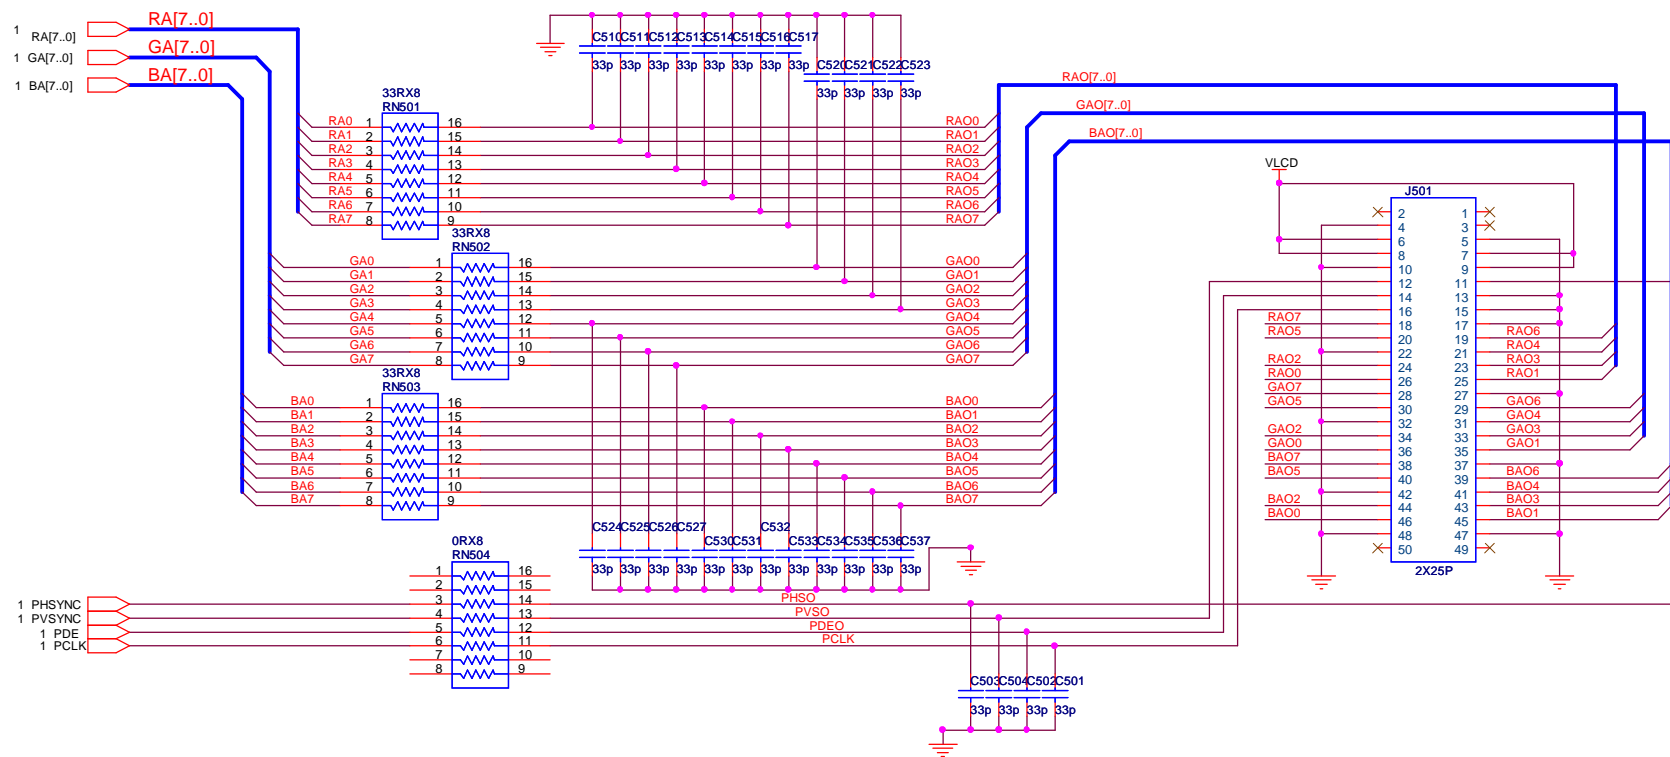

SURE!!!

Title		
2.TUNER		
Size	Document Number	Rev
B	<Doc>	<RevCod
Date:	Friday, October 21, 2005	Sheet 2 of 9

Title		
3.AUDIO		
Size	Document Number	Rev
B	MT2018TL	a
Date:	Friday, October 21, 2005	Sheet 3 of 9

Title		
4-SCALER		
Size	Document Number	Rev
C	MT1518TL	a
Date:	Wednesday, November 09, 2005	Sheet 4 of 9

Title		5.PANEL	Rev
Size	Document Number	<Doc>	<Rev Code>
C	Date:	Wednesday, October 26, 2005	Sheet 5 of 9

Title			6.INTERFACE
Size	Document Number	Rev	
C	MT1518TL	a	
Date:	Friday, October 21, 2005	Sheet	6 of 9

Title		
7.RMT_KEY		
Size	Document Number	Rev
A4	<Doc>	<RevCode>
Date:	Friday, October 21, 2005	Sheet 7 of 9