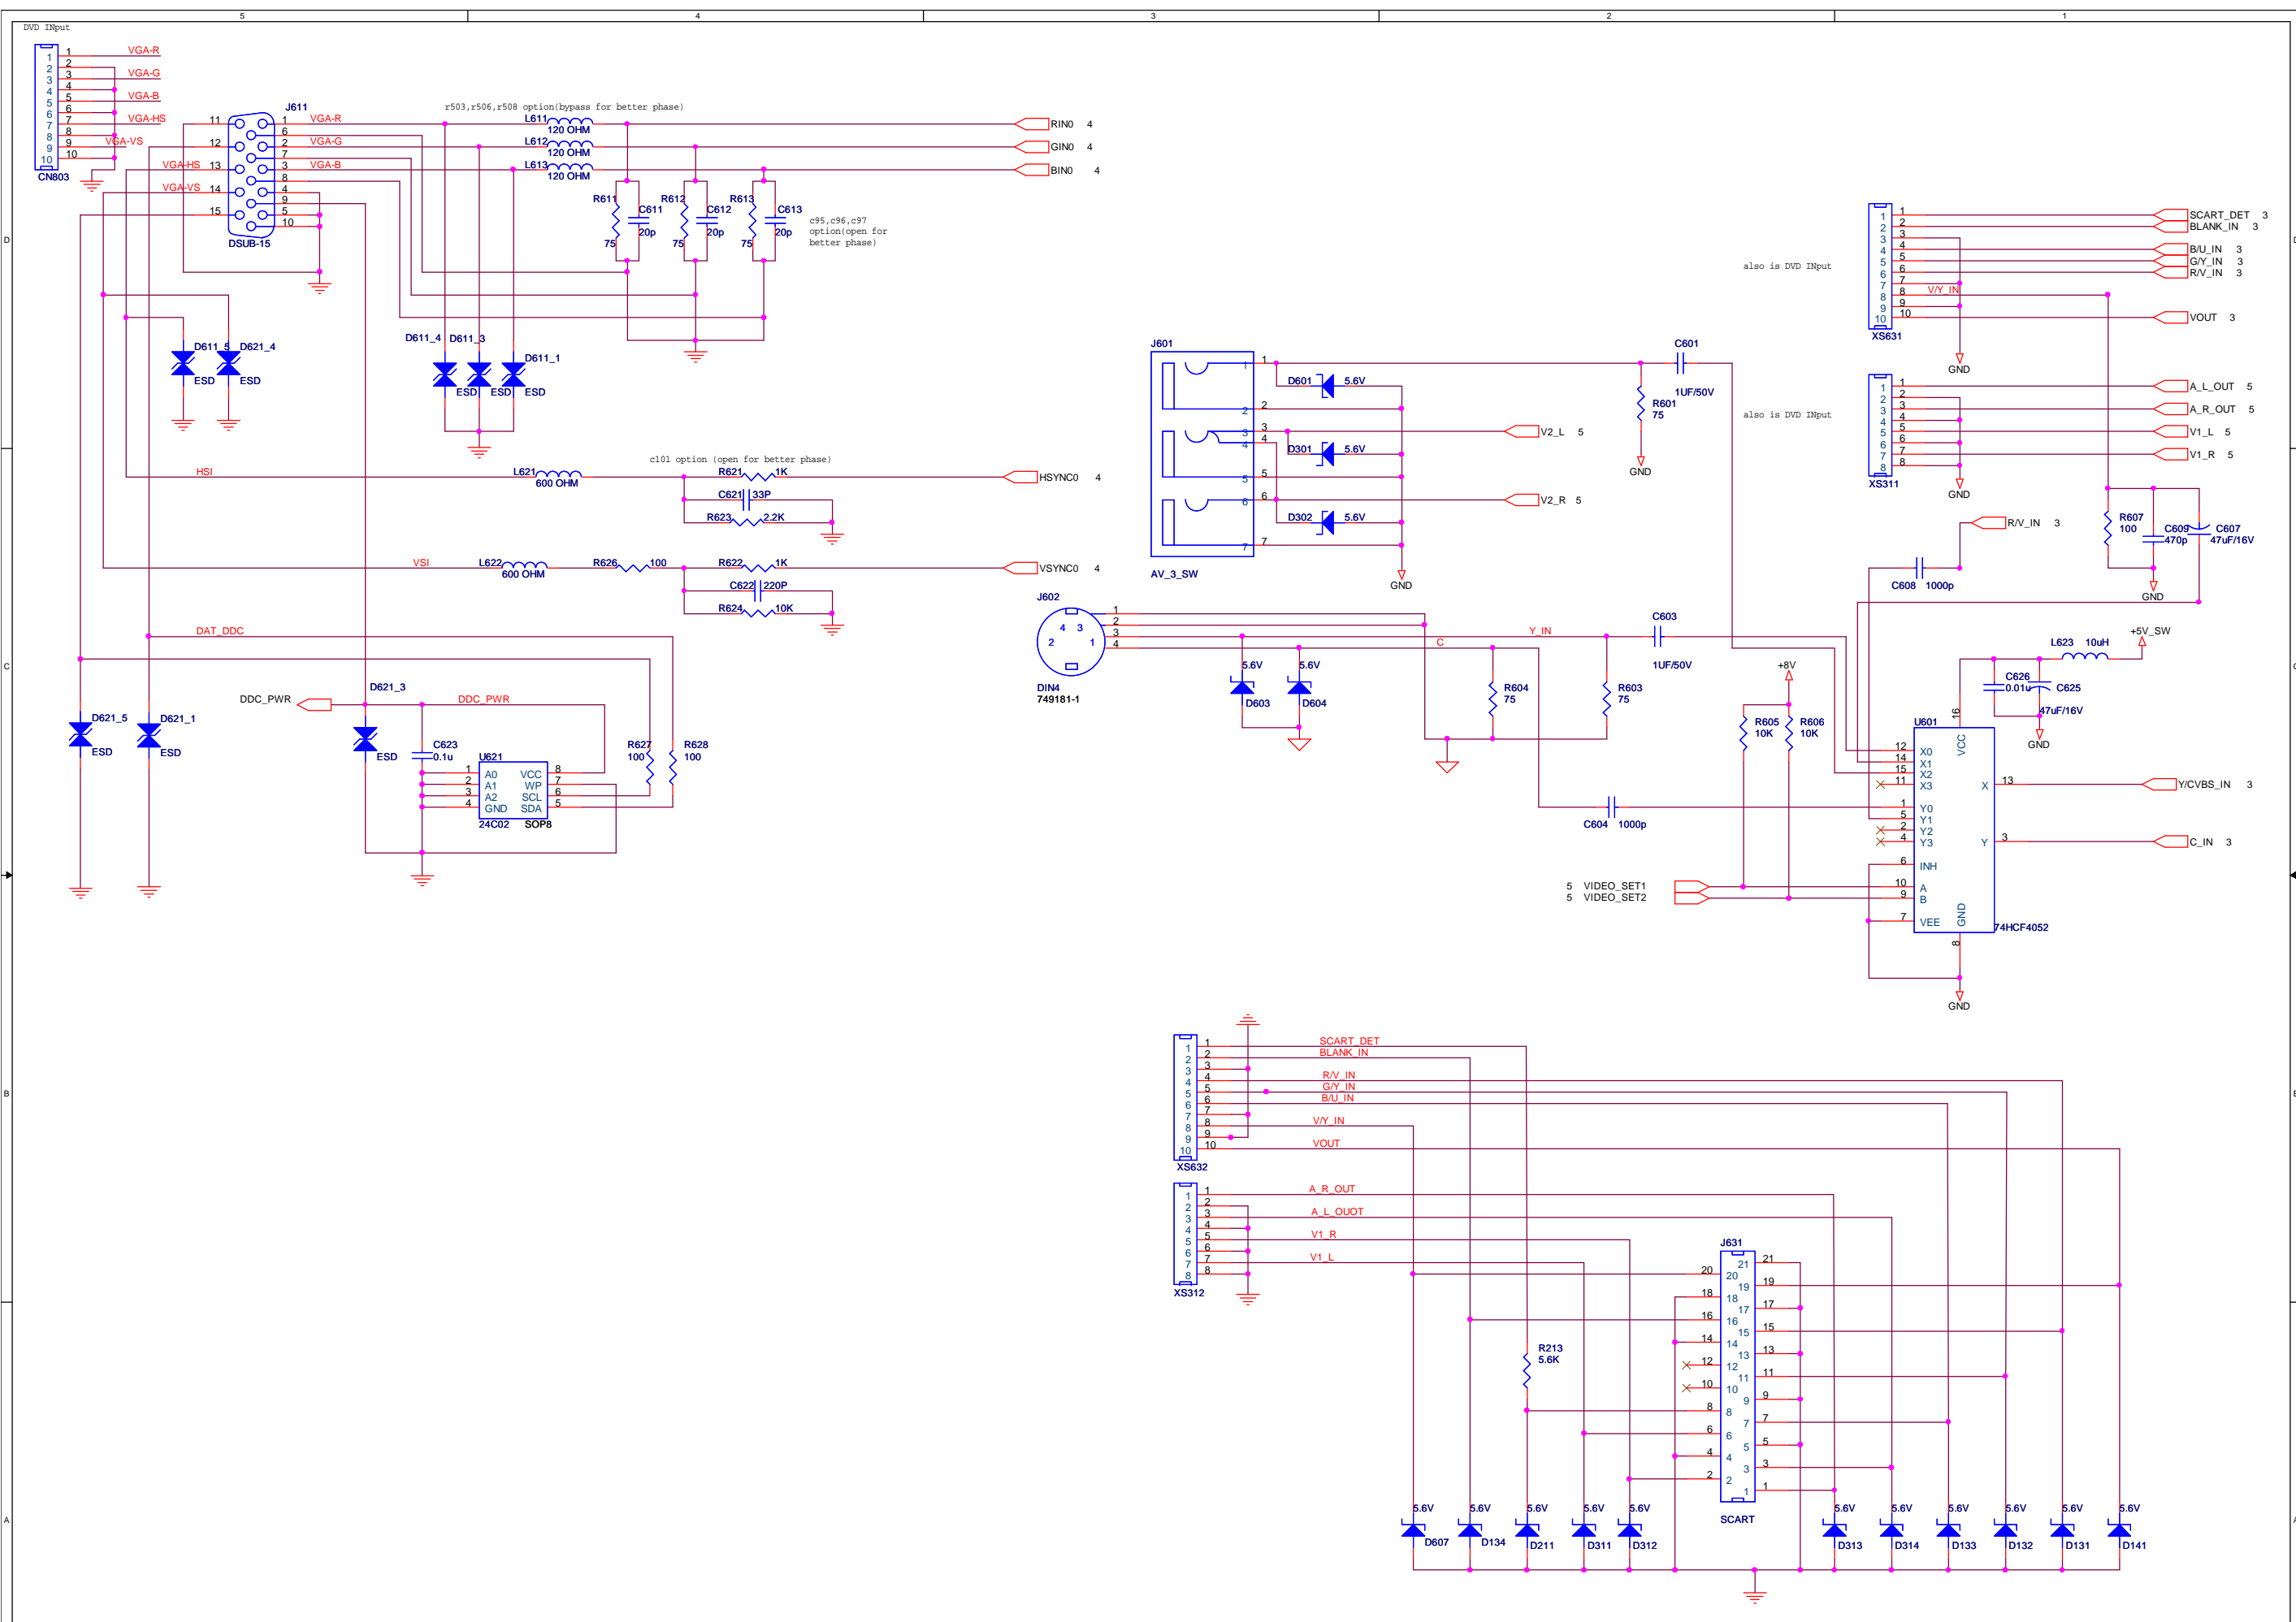

SURE!!!

Title		
2.TUNER		
Size	Document Number	Rev
B	<Doc>	<RevCod
Date:	Friday, October 21, 2005	Sheet 2 of 9

Title		
3.AUDIO		
Size	Document Number	Rev
B	MT2018TL	a
Date:	Friday, October 21, 2005	Sheet 3 of 9

Title		
4-SCALER		
Size	Document Number	Rev
C	MT1518TL	a
Date:	Wednesday, November 09, 2005	Sheet 4 of 9

Title		5.PANEL	Rev
Size	Document Number	<Doc>	<Rev Code>
C	Date:	Wednesday, October 26, 2005	Sheet 5 of 9

Title			6.INTERFACE
Size	Document Number	Rev	
C	MT1518TL	a	
Date:	Friday, October 21, 2005	Sheet	6 of 9

Title		
7.RMT_KEY		
Size	Document Number	Rev
A4	<Doc>	<RevCode>
Date:	Friday, October 21, 2005	Sheet 7 of 9

SURE111

Title		
8.NIC_AM		
Size	Document Number	Rev
C	<Doc>	<Rev Code>
Date:	Friday, October 21, 2005	Sheet 8 of 9

SURE!!!

Title		
9.POWER		
Size	Document Number	Rev
C	MT1518TL	a
Date:	Friday, October 21, 2005	Sheet 9 of 9