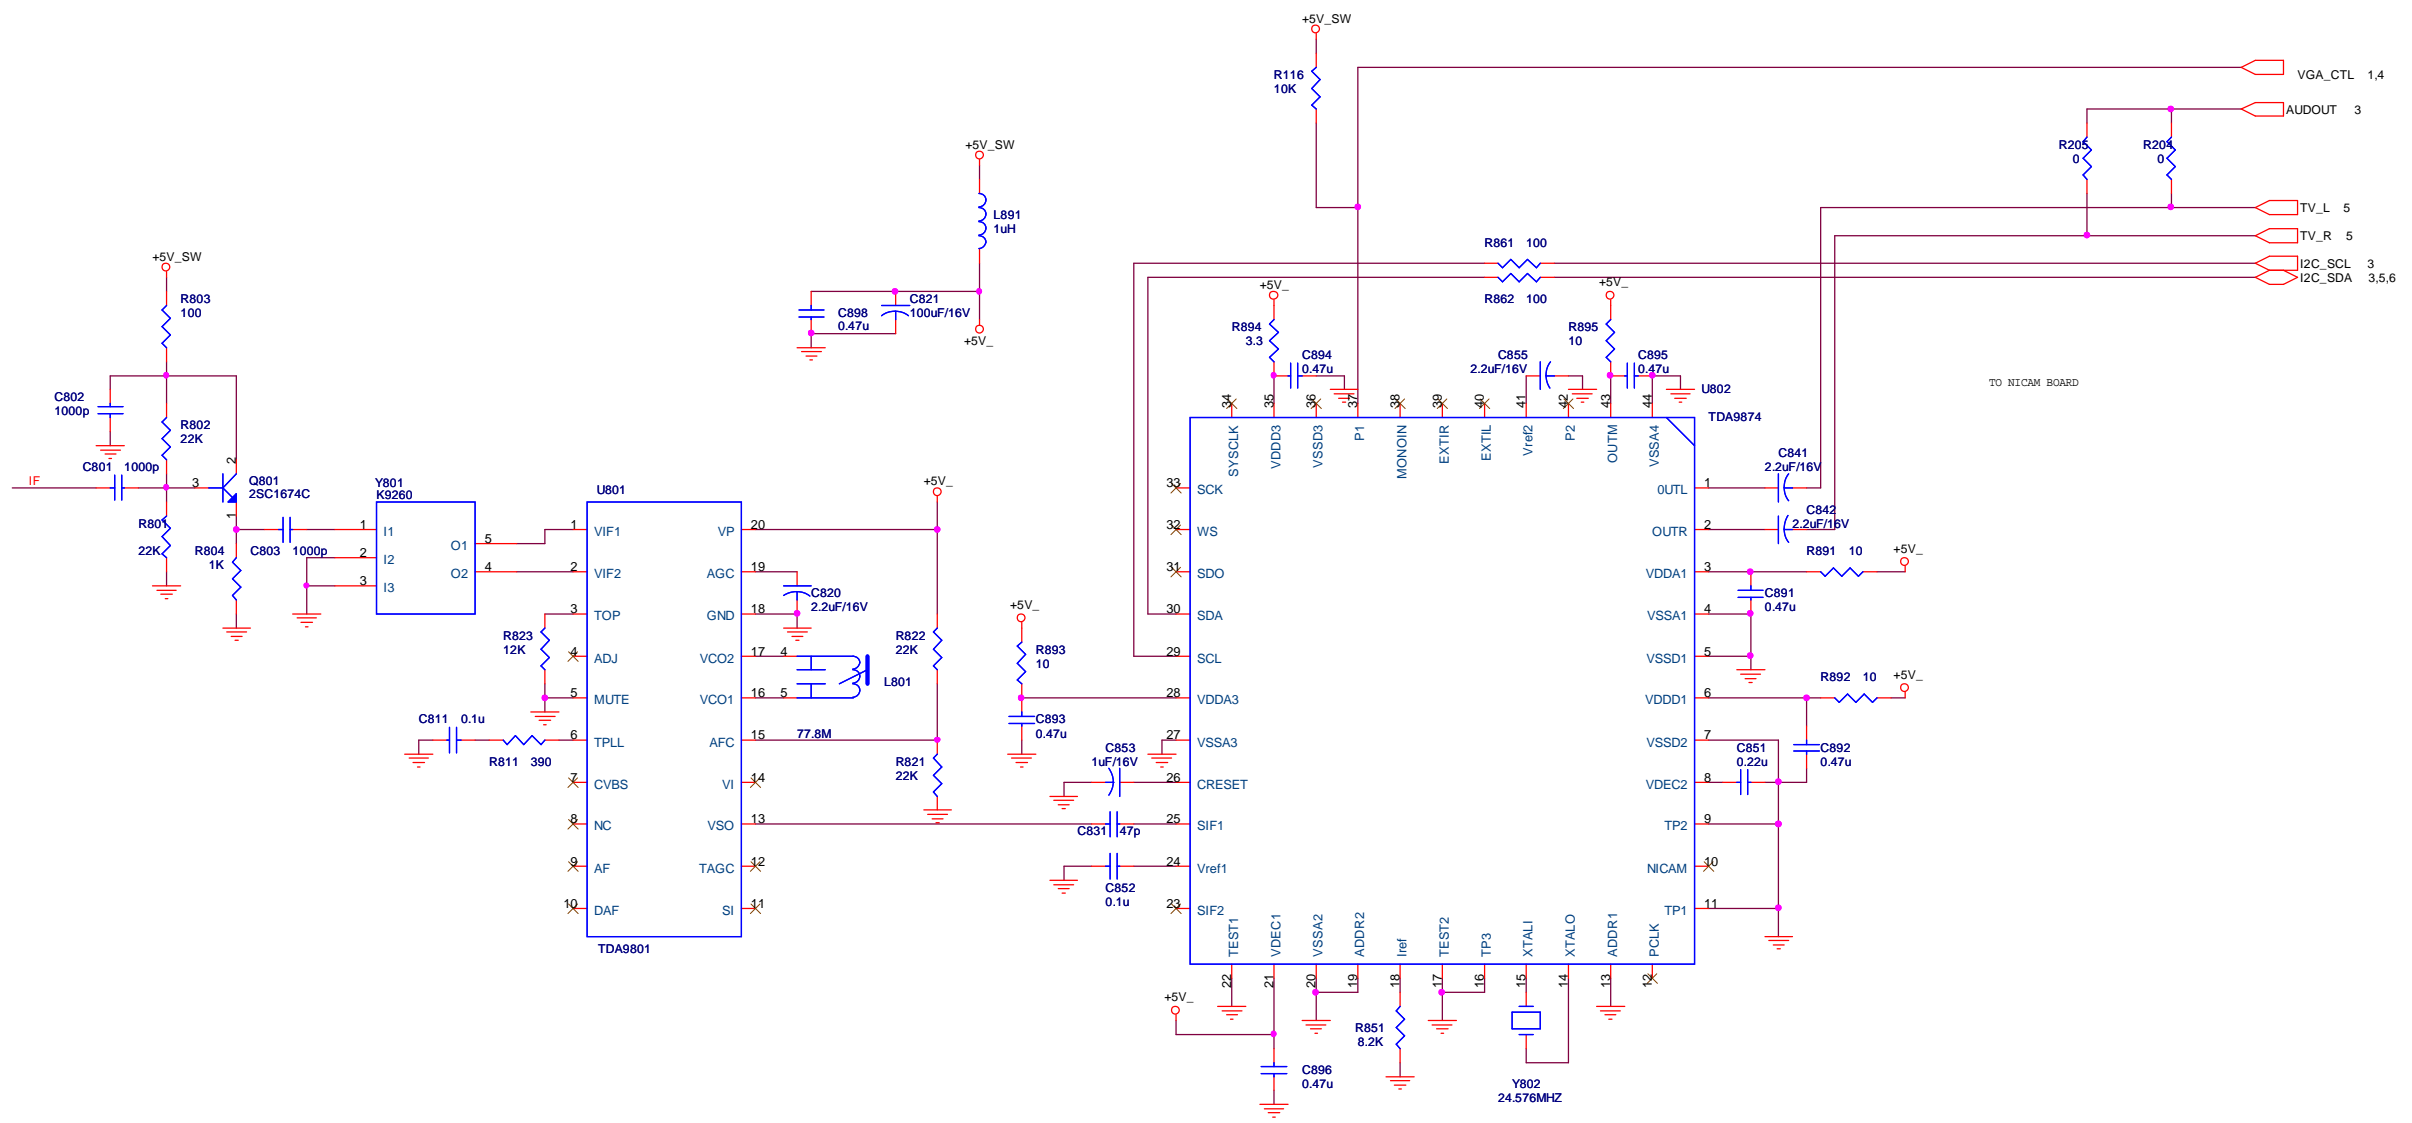

Title		
4-SCALER		
Size	Document Number	Rev
C	MT1518TL	a
Date:	Wednesday, November 09, 2005	Sheet 4 of 9

Title		5.PANEL	Rev
Size	Document Number	<Doc>	<Rev Code>
C	Date:	Wednesday, October 26, 2005	Sheet 5 of 9

Title			6.INTERFACE
Size	Document Number	Rev	
C	MT1518TL	a	
Date:	Friday, October 21, 2005	Sheet	6 of 9

Title		
7.RMT_KEY		
Size	Document Number	Rev
A4	<Doc>	<RevCode>
Date:	Friday, October 21, 2005	Sheet 7 of 9

SURE111

Title		
8.NIC_AM		
Size	Document Number	Rev
C	<Doc>	<Rev Code>
Date:	Friday, October 21, 2005	Sheet 8 of 9

SURE!!!

Title		
9.POWER		
Size	Document Number	Rev
C	MT1518TL	a
Date:	Friday, October 21, 2005	Sheet 9 of 9